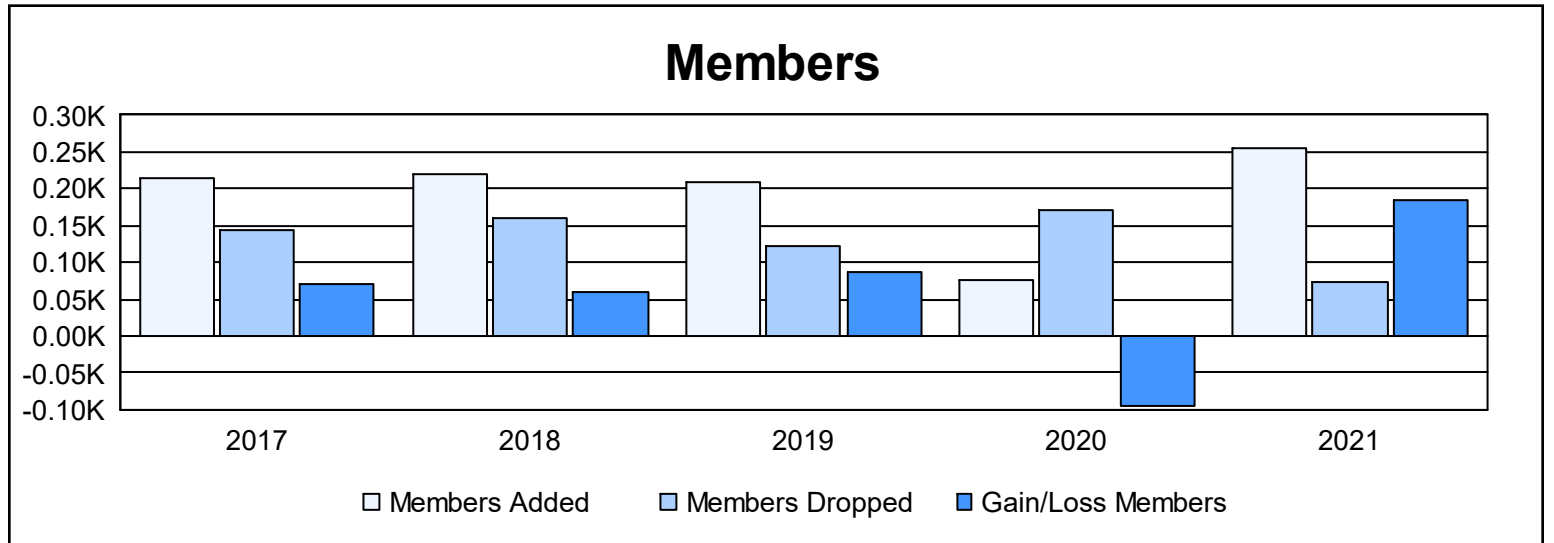

Year	New Clubs	Dropped Clubs	Gain/ Loss Clubs	New Members	Charter Members	Reinstate Members	Transfer Members	Total Member Added	Total Members Dropped	Gain/ Loss Members
2016-2017	3	0	3	134	66	6	8	214	144	70
2017-2018	3	0	3	129	67	24	1	221	160	61
2018-2019	3	1	2	135	66	3	5	209	121	88
2019-2020	1	1	0	55	19	1	1	76	170	-94
2020-2021	2	0	2	203	46	1	6	256	72	184
<b>Average</b>	<b>2</b>	<b>0</b>	<b>2</b>	<b>131</b>	<b>53</b>	<b>7</b>	<b>4</b>	<b>195</b>	<b>133</b>	<b>62</b>

### Membership Composition June 2021 Cumulative