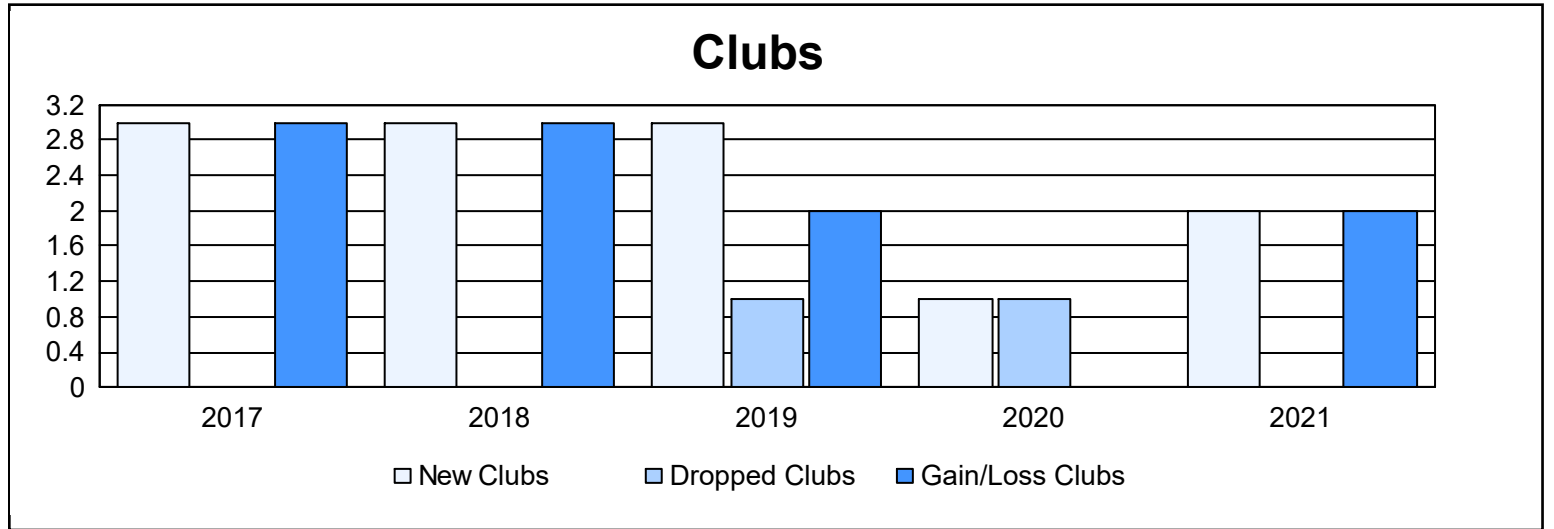

Year	New Clubs	Dropped Clubs	Gain/ Loss Clubs	New Members	Charter Members	Reinstate Members	Transfer Members	Total Member Added	Total Members Dropped	Gain/ Loss Members
2016-2017	3	0	3	134	66	6	8	214	144	70
2017-2018	3	0	3	129	67	24	1	221	160	61
2018-2019	3	1	2	135	66	3	5	209	121	88
2019-2020	1	1	0	55	19	1	1	76	170	-94
2020-2021	2	0	2	203	46	1	6	256	72	184
<b>Average</b>	<b>2</b>	<b>0</b>	<b>2</b>	<b>131</b>	<b>53</b>	<b>7</b>	<b>4</b>	<b>195</b>	<b>133</b>	<b>62</b>

### Membership Composition June 2021 Cumulative