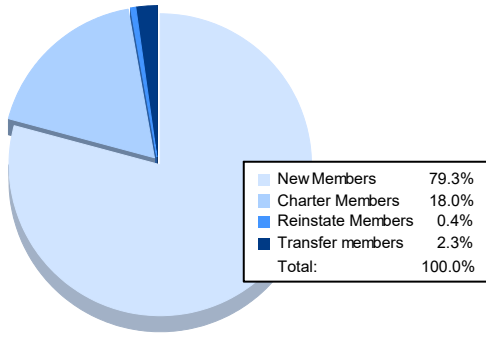

Year	New Clubs	Dropped Clubs	Gain/ Loss Clubs	New Members	Charter Members	Reinstate Members	Transfer Members	Total Member Added	Total Members Dropped	Gain/ Loss Members
2016-2017	3	0	3	134	66	6	8	214	144	70
2017-2018	3	0	3	129	67	24	1	221	160	61
2018-2019	3	1	2	135	66	3	5	209	121	88
2019-2020	1	1	0	55	19	1	1	76	170	-94
2020-2021	2	0	2	203	46	1	6	256	72	184
<b>Average</b>	<b>2</b>	<b>0</b>	<b>2</b>	<b>131</b>	<b>53</b>	<b>7</b>	<b>4</b>	<b>195</b>	<b>133</b>	<b>62</b>

### Membership Composition June 2021 Cumulative